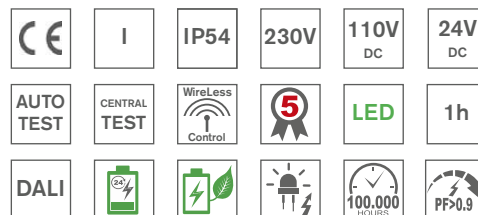

Input Power:

- 17W/ 19VA (maintained M)
- 4,0W/ 5,0VA (non-maintained NM)
- 33W/ 38VA (CBS)