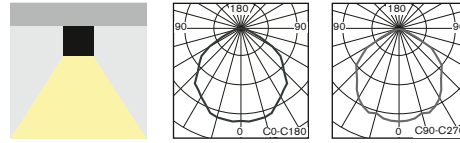

HIGH CEILING ANTIPANIC LIGHTING POWERLUX2

**FOR HIGH CEILING >7m
PRE VYSOKÉ STROPY >7m**

HIGH CEILING >7m

HIGH CEILING >7m

HIGH CEILING >7m

• **POWERFULL** ceiling mounted LED fixture available for all non-maintained (NM), maintained (M) or centralised (C) emergency lighting especially designed for **HIGH CEILING applications**