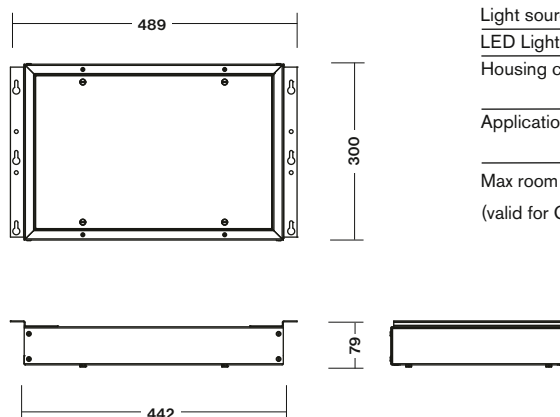

Input Power:

- 17W/ 19VA (maintained M)
- 4,0W/ 5,0VA (non-maintained NM)
- 33W/ 38VA (CBS)

Optional Protective Cage
Príplatková ochranná mreža
Order Code: 15-B-200-01-00

Light source	LED 5000K
LED Light output	2100lm - 4500lm
Housing colour	RAL9003 White RAL9006 Grey
Application	High Ceiling Anti-panic lighting
Max room illumination	up to 1320m² > 0.5lx (valid for C.POWERLUX2 CBS version)