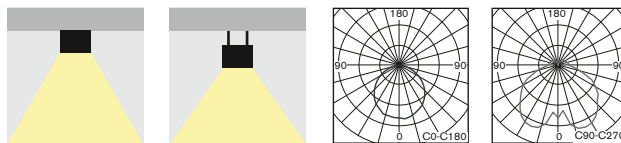

2-in-1 Design

- Modern design orientated **surface mounted LED** non-maintained/maintained (NM/M) or centralised (C) anti-panic emergency lighting with the possibility to be used also as escape route sign if equipped with the optional suspended plexi
- Both anti-panic illumination and escape route sign features in one fixture (it is not necessary to use 2 different fixtures in the project)