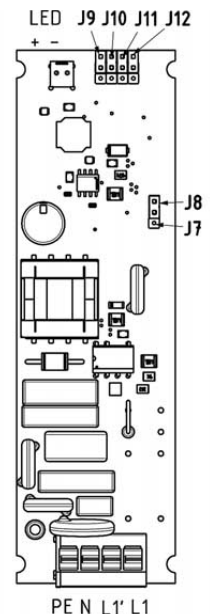

If 230V presents on L1: Ak je 230V prítomných na L1 :	FULL POWER LEGEND BRIGHTNESS > 200cd/m² JAS PIKTOGRAMU > 200cd/m²
	J9 CLOSE ☐ J10,11,12 OPEN ☐	ECO MODE 50%
	J10 CLOSE ☐ J9,11,12 OPEN ☐	ECO MODE 40%
	J11 CLOSE ☐ J9,10,12 OPEN ☐	ECO MODE 30%
	J12 CLOSE ☐ J9,10,11 OPEN ☐	ECO MODE 20%
	J9,10,11,12 OPEN ☐	ECO MODE 10% LEGEND BRIGHTNESS > 2cd/m² JAS PIKTOGRAMU > 2cd/m²