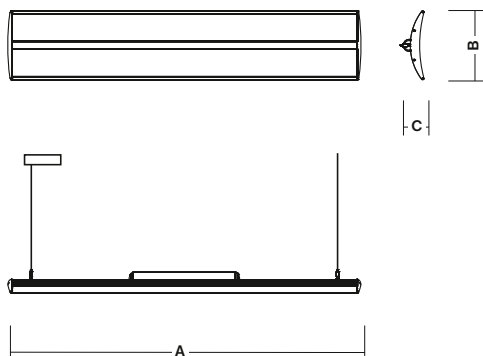

STANDARD FEATURES

ŠTANDARDNÁ VÝBAVA

- **MidPower LEDs 180lm/W made by either SAMSUNG or OSRAM**
- LED electronic ballast
- 2pcs of tool-free adjustable wire holders located on the fixture body for rapid mounting and adjustment of suspension length
- 2pcs of suspension steel wire ropes 0.8m long
- 1pc of ceiling power outlets
- 0.8m long cord
- **MidPower LED 180lm/W typu SAMSUNG alebo OSRAM**
- vybavené elektronickým predradníkom pre LED
- 2ks nastaviteľných závesov pre nastavenie požadovanej dĺžky závesu
- 2ks závesných laniek dĺžky 0,8m
- 1ks sieťovej prípojnej krabičky na strop
- číry prírodný elektrický kábel 0,8m dlhý

OPTIONS

PRÍPLATKY

- Alternative surface treatment is possible (min.order quantity 100pcs)
- Alternative LED light colour is possible (min.order quantity 100pcs)
- povrchová úprava svietidla podľa špecifikácie v RAL (min. 100ks)
- alternatívna farba LED svetla podľa špecifikácie (min. 100ks)

NEOLUX-LED

Type / Typ	A x B x C mm	Input Power	LED parameters	CRI	Order Code	Weight
NEOLUX LED/3000K	1382 x 270 x 82mm	90W	LED/ 3000K/ 10200 lm	typical 82	278-B-00	6,0 kg
NEOLUX LED/5000K	1382 x 270 x 82mm	90W	LED/ 5000K/ 11000 lm	typical 82	278-B-01	6,0 kg

NEOLUX-LED DIM-DALI

Type / Typ	A x B x C mm	Input Power	LED parameters	CRI	Order Code	Weight
NEOLUX-DIM-DALI LED/3000K	1382 x 270 x 82mm	90W	LED/ 3000K/ 10200 lm	typical 82	278-B-02	6,0 kg
NEOLUX-DIM-DALI LED/5000K	1382 x 270 x 82mm	90W	LED/ 5000K/ 11000 lm	typical 82	278-B-03	6,0 kg

All LED parameters are describing the light source lm output. For the lighting calculation please use LDT file available on www.sec.sk
LED parametre sú platné pre LED svetelné zdroje samotné. Pre svetelno-technický výpočet použite LDT súbor na www.sec.sk