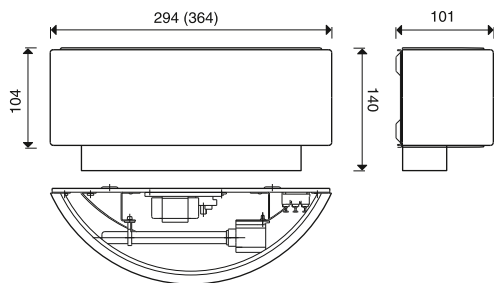

WALL MOUNTING FIXTURE SOLIDLUX

"Gold" / "zlatá"

- Exquisite wall mounting lighting fixture SOLIDLUX for modern interiors of present days such as offices, banks, appartments and even churches
- Modern high quality material, unique colour combination
- Metal Body with surface treatment
- Available in two shape versions:
 - A: front shield with a rift:
 - B: full front shield
- Available in two sizes:
 - S1: size 294x140x101mm
 - S2: size 364x140x101mm
- Available in four surface treatments:
 - RAL9003 white matt
 - Gold
 - Silver
 - Light Granit (resambling granit stone structure)

Silver / Strieborná

RAL9003

Values in the bracket are valid for S2 Size
Hodnoty v zátvorke sú platné pre veľkosť S2

Shape Code / Kód tvaru:

Granit Surface Treatment

OPTIONS

PRIPLATKY

- Alternative surface treatment is possible (min.order quantity 30pcs)
- povrchová úprava svietidla podľa špecifikácie v RAL (min. 30ks)

SOLIDLUX-A-S1

Type / Typ	Colour / Farba	A x B x C mm	Input Power	Light Source / Svetelný zdroj	Order Code	Weight
SOLIDLUX-A-S1 E27	White / Biela RAL9003	294x140x101mm	max 60W	E27 ready for LED bulb / pre LED/E27	23-B-201-01-00	0,6 kg
SOLIDLUX-A-S1 E27	Gold / zlatá	294x140x101mm	max 60W	E27 ready for LED bulb / pre LED/E27	23-B-201-02-00	0,6 kg
SOLIDLUX-A-S1 E27	Silver / strieborná	294x140x101mm	max 60W	E27 ready for LED bulb / pre LED/E27	23-B-201-03-00	0,6 kg

SOLIDLUX-B-S1

Type / Typ	Colour / Farba	A x B x C mm	Input Power	Light Source / Svetelný zdroj	Order Code	Weight
SOLIDLUX-B-S1 E27	White / Biela RAL9003	294x140x101mm	max 60W	E27 ready for LED bulb / pre LED/E27	23-B-203-01-00	0,6 kg
SOLIDLUX-B-S1 E27	Gold / zlatá	294x140x101mm	max 60W	E27 ready for LED bulb / pre LED/E27	23-B-203-02-00	0,6 kg
SOLIDLUX-B-S1 E27	Silver / strieborná	294x140x101mm	max 60W	E27 ready for LED bulb / pre LED/E27	23-B-203-03-00	0,6 kg