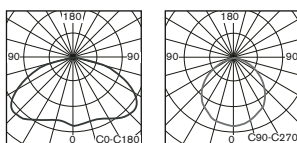

Surface ceiling mounting LED emergency anti-panic luminaire
in accordance with EN1838
Maximum luminaire 1x spacing: up to 14,8m>1x

LED núdzové svietidlo pre prisadenú montáž na strop pre osvetlenie
únikovej cesty v súlade s EN1838
Maximálny rozostup svietidiel na 1x: až 14,8m>1x