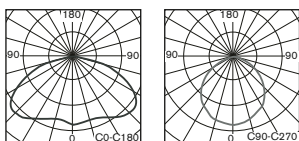

TRENDLUX3

An elegant design, high efficiency and a pictogram viewing distance range up to 35m - these are the outer features of TRENDLUX3 emergency lighting fixture type series. Combined with the qualities of an innovative LED light source - extra-long service life at constant light output - this escape sign luminaire boasts a special talent for low operating costs. The luminaire proves its application flexibility with its range of installation options.

Elegantný design, vysoká účinnosť a rozoznatelnosť piktogramu až 35m - to sú extra vlastnosti typovej rady TRENDLUX3. V kombinácii s kvalitami inovatívneho LED svetelného zdroja - extra dlhá životnosť pri konštantnom svetelnom výkone - sa môže toto núdzové svietidlo pochváliť špeciálnym talentom pre nízke prevádzkové a servisné náklady. TRENDLUX3 dokazuje svoju aplikačnú flexibilitu vďaka širokej typovej rade s rôznymi inštaláčnymi možnosťami.

Light source	LED 5000K
	>500cd/m² (white luminance)
	>200cd/m² (average luminance)
Installed load	4.6W/5.4VA (maintained M)
	2.2W/4.3VA (non-maintained NM)
	2.7W/4.6VA (CBS)
Protection index	IP65 IK10
Viewing distance	35m

C.TRENDLUX3-A TRENDLUX3-A-AT

brightens escape routes at every step and turn

TRENDLUX3-A-AT-FROST

for **OUTDOOR** application where **battery heating** is needed

Wall mounting LED emergency luminaire for escape route lighting in accordance with EN1838
Maximum luminaire spacing: up to 10,8m>1x

LED núdzové svietidlo pre montáž na stenu pre osvetlenie únikovej cesty v súlade s EN1838
Maximálny rozostup svietidiel: až 10,8m>1x

Both shape of reflector and **special LED linear lens** ensure perfect light distribution for corridor escape route illumination according to EN1838