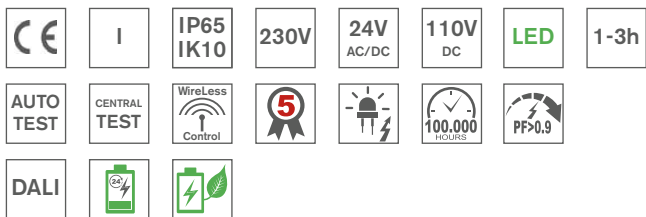

Optional Protective Cage
Príplatková ochranná mreža
(look up also page No.52)

Input Power:
 • 4,6W/ 5,4VA (maintained M/1h)
 • 2,2W/ 4,3VA (non-maintained NM/1h)
 • 2,7W/ 4,6VA (CBS)

Page No.18

AUTOTEST -AT NM/M