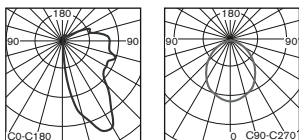

Wall mounting LED emergency luminaire for escape route lighting in accordance with EN1838
Maximum luminaire spacing: up to 10,8m>1x

LED núdzové svietidlo pre montáž na stenu pre osvetlenie únikovej cesty v súlade s EN1838
Maximálny rozostup svietidiel: až 10,8m>1x

Both shape of reflector and **special LED linear lens** ensure perfect light distribution for corridor escape route illumination according to EN1838

C.TRENDLUX3-B (without self-adhesive picto) TRENDLUX3-B-AT (without self-adhesive picto)

brightens escape routes at every step and turn

It can be used also for escape route lighting (only without picto) but for wall mounting we suggest version TRENDLUX3-A (see above) because of better lighting performance in case of wall wall mounting. TRENDLUX3-B (without picto) is suitable especially for ceiling mounting as anti-panic emergency lighting fixture (shown on next page).

Verziu TRENDLUX3-B je možné použiť aj bez piktogramu pre montáž na stenu pre osvetlenie únikovej cesty, ale odporúčame verziu TRENDLUX3-A (viď vyššie), ktorá má lepšie parametre nakoľko je špeciálne navrhnutá pre nástennú montáž. TRENDLUX3-B je bez piktogramu určený hlavne pre stropnú montáž ako antipanic osvetlenie (pozri nasledujúcu stránku).