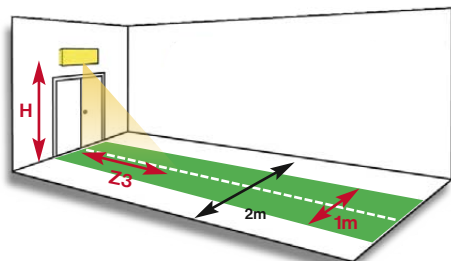

Input Power:

- 4,6W/ 5,4VA (maintained M/1h)
- 2,2W/ 4,3VA (non-maintained NM/1h)
- 2,7W/ 4,6VA (CBS)

Optional Brackets
Príplatkové konzoly
(look up also page No.52)

Optional Protective Cage
Príplatková ochranná mreža
(look up also page No.52)