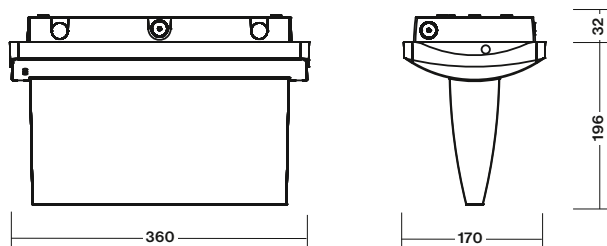

CEILING MOUNTING DOUBLE-SIDED ESCAPE ROUTE SIGN TRENDLUX3-TOP

• Equisite IK10 IP65 ceiling mounting double-sided LED fixture with perfect light distribution for non-maintained/maintained (NM/M) or centralised (C) emergency lighting available in all following versions:

1. **AUTOTEST** (-AT)
   - **DALI**
   - **CENTRALTEST** (-ATXL) for ELMAX LOOK system (look up pages No.22)
   - **Wireless CENTRALTEST** (-ATRF) for ELMAX-ATRF system (page No.24)
   - **CENTRAL BATTERY** (C.TRENDLUX3) for **non-addressable CBS**
2. Conforming to the requirement of EN60598-2-22, EN1838, EN62034
   • Design: PC impact resistant body IK10

• kompaktné a odolné núdzové svietidlo s perfektnou distribúciou svetla pre netrvalé (NM) alebo pre trvalé/netrvalé (NM/M) alebo (C) centrálné napájané núdzové osvetlenie dostupné vo verziách pre:

1. **AUTOTEST** (-AT) alebo **DALI**
   - **CENTRALTEST** (-ATXL) pre systém ELMAX LOOK (pozri str.22)
   - **bezdrôtový CENTRALTEST** (-ATRF) pre ELMAX-ATRF systém (str.24)
   - **CENTRAL BATTERY** (C.TRENDLUX3) pre **neadresovateľné CBS**
2. spĺňa požiadavky európskej normy EN 60598-2-22, EN1838, EN62034
   • konštrukcia: IK10 teleso z nerozbitného PC

Input Power:

- 4,6W/ 5,4VA (maintained M/1h)
- 2,2W/ 4,3VA (non-maintained NM/1h)
- 2,7W/ 4,6VA (CBS)

STANDARD FEATURES

STANDARDNÁ VÝBAVA

- **High efficient MidPower (170lm/W) LONGLIFE LEDs 5000K (>100.000h)**
- **NEW Advanced Electronics**
- **LONGLIFE LiFePo4 battery**
- **Installation Mode** (battery protection, for more details look up page No.28)
- **Intelligent battery charging**
- Addressable CENTRALTEST communication module (for ATXL versions only)
- LEDs indicating presence of power supply and signaling failures & TEST button
- Self-adhesive pictograms / Legends (look up also page No.56)