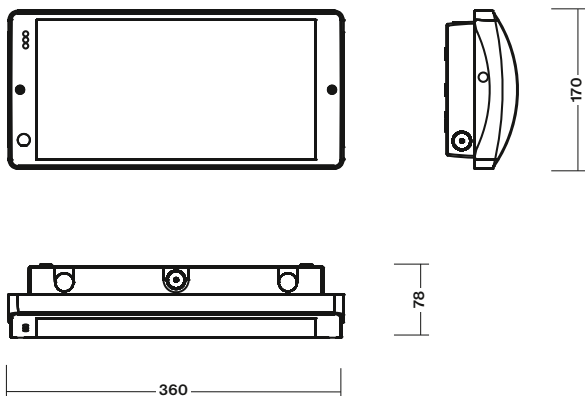

TRENDLUX3-A

AVAILABLE ALSO FOR OUTDOOR APPLICATION (equipped with HEATING UNIT)

• **IP65 IK10 impact resistant** WALL mounting powerful LED fixture with perfect light distribution for non-maintained/maintained (NM/M) or centralised (C) emergency lighting available in all following versions:

- **AUTOTEST (-AT)**
- **OUTDOOR with heating unit for all areas where battery protection against low temperatures is needed (TRENDLUX3-A-AT-FROST)** ❄️
- **DALI**
- **CENTRALTEST (-ATXL)** for ELMAX-Look Mini system (look up page No.22)
- **Wireless CENTRALTEST (-ATRF)** for ELMAX-ATRF system (page No.24)
- **CENTRAL BATTERY (C.TRENDLUX3)** for **non-addressable CBS**
- Conforming to the requirement of EN60598-2-22, EN1838, EN62034
- Design: PC impact resistant body IK10

• IP65 výkonné LED núdzové svietidlá s mechanickou odolnosťou IK10 pre NÁSTENNÚ montáž s perfektnou distribúciou svetla pre trvalé/netvalé (NM/M) alebo (C) centrálné napájané núdzové osvetlenie dostupné vo verziách pre:

- **AUTOTEST (-AT)**
- **verzia pre EXTERIÉR s vyhrievaním batérie pri minusových teplotách (TRENDLUX3-A-AT-FROST)** ❄️
- **DALI**
- **CENTRALTEST (-ATXL)** pre systém ELMAX-LOOK Mini (pozri str.22)
- **bezdrôtový CENTRALTEST (-ATRF)** pre ELMAX-ATRF systém (str.24)
- **CENTRAL BATTERY (C.TRENDLUX3)** pre **neadresovateľné CBS**
- spĺňa požiadavky európskej normy EN 60598-2-22, EN1838, EN62034
- konštrukcia: IK10 teleso z nerozbitného PC

STANDARD FEATURES

ŠTANDARDNÁ VÝBAVA