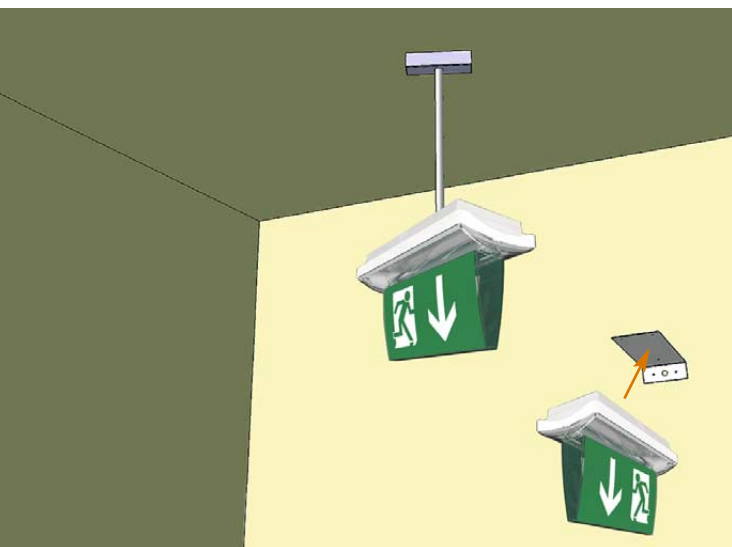

Príplatky:

- samolepiace piktogramy podľa ISO7010 (verzie H,I,J,O sú štandardne pribalené k svietidlu, ostatné musíte objednať samostatne ak sú potrebné-vid obj.kódy nižšie)
- rozoznatelnosť piktogramu: 35m
- jas piktogramu >500cd/m² (white)

Optional Item / Prílatok	Order Code / Objednávaci kód
Legend "H" / Piktogram typ "H"	included in standard package / pribalené
Legend "I" / Piktogram typ "I"	included in standard package / pribalené
Legend "J" / Piktogram typ "J"	included in standard package / pribalené
Legend "K" / Piktogram typ "K"	341-B-000-01-00
Legend "L" / Piktogram typ "L"	341-B-000-02-00
Legend "M" / Piktogram typ "M"	341-B-000-03-00
Legend "N" / Piktogram typ "N"	341-B-000-04-00
Legend "O" / Piktogram typ "O"	included in standard package / pribalené
Legend "Z1" / Piktogram typ "Z1"	341-B-000-05-00
Legend "Z2" / Piktogram typ "Z2"	341-B-000-06-00
Blind Legend / folia bez pikto"X"	341-B-000-07-00