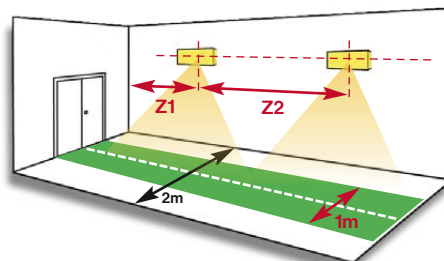

Optional Brackets
Príplatkové konzoly
(look up also page No.52)

Optional Protective Cage
Príplatková ochranná mreža
(look up also page No.52)

For corridor areas up to 2m in width the escape route should be 1m wide. In the central line min 1lux and in the whole escape route area min 0,5lux levels are required (EN1838).

1LUX SPACING TABLE / ROZMIESTNENIE PRE 1LUX	
H (m)	Z3 (m)
2,75	4,80
3,00	5,00
3,50	5,30

1LUX SPACING TABLE / ROZMIESTNENIE PRE 1LUX		
H (m)	Z1 (m)	Z2 (m)
2,75	3,80	9,00
3,00	3,90	9,40
3,50	4,10	9,80

Page No.18

AUTOTEST -AT NM/M

Type	Version	Duration	Light Source	Light Flux / Emergency mode	Battery	Order Code	Weight
TRENDLUX3-A-AT.1h	NM/M	1h	LED	300 lm / 300 lm	LiFePo4 6,4V/1,0Ah	341-B-001-04-00-00	1,6 kg
TRENDLUX3-A-AT.3h	NM/M	3h	LED	300 lm / 300 lm	LiFePo4 6,4V/2,0Ah	341-B-002-04-00-00	1,7 kg

AUTOTEST -AT NM/M for OUTDOOR with BATTERY HEATING

Type	Version	Duration	Light Source	Light Flux / Emergency mode	Battery	Order Code	Weight
TRENDLUX3-A-AT-FROST.1h	NM/M	1h	LED	300 lm / 300 lm	LiFePo4 6,4V/2,0Ah	341-B-013-04-00-00	1,9 kg

DALI Self-Contained

Type	Version	Duration	Light Source	Light Flux / Emergency mode	Battery	Order Code	Weight
TRENDLUX3-A-DALI.1h	NM/M	1h	LED	300 lm / 300 lm	LiFePo4 6,4V/1,0Ah	341-B-005-04-00-00	1,6 kg
TRENDLUX3-A-DALI.3h	NM/M	3h	LED	300 lm / 300 lm	LiFePo4 6,4V/2,0Ah	341-B-006-04-00-00	1,7 kg

Page No.22

CENTRALTEST -ATXL ELMAX-LOOK

Type	Version	Duration	Light Source	Light Flux / Emergency mode	Battery	Order Code	Weight
TRENDLUX3-A-ATXL.1h	NM/M	1h	LED	300 lm / 300 lm	LiFePo4 6,4V/1,0Ah	341-B-007-04-00-00	1,7 kg
TRENDLUX3-A-ATXL.3h	NM/M	3h	LED	300 lm / 300 lm	LiFePo4 6,4V/2,0Ah	341-B-008-04-00-00	1,8 kg

Page No.24

Wireless CENTRALTEST ELMAX-WIRELESS

Type	Version	Duration	Light Source	Light Flux / Emergency mode	Battery	Order Code	Weight
TRENDLUX3-A-ATRF.1h	NM/M	1h	LED	300 lm / 300 lm	LiFePo4 6,4V/1,0Ah	341-B-009-04-00-00	1,7 kg
TRENDLUX3-A-ATRF.3h	NM/M	3h	LED	300 lm / 300 lm	LiFePo4 6,4V/2,0Ah	341-B-010-04-00-00	1,8 kg

DALI CENTRAL BATTERY (CBS)

Type	Version	Light Source	Light Flux	Order Code	Weight
C.TRENDLUX3-A-DALI 230V AC	DALI CBS	LED	300 lm	341-B-011-00-00-00	1,3 kg

CENTRAL BATTERY (CBS)

Type	Version	Light Source	Light Flux	Order Code	Weight
C.TRENDLUX3-A 230V AC/DC	CBS NON-ADDRESSABLE	LED	300 lm	341-B-004-00-00-00	1,3 kg
C.TRENDLUX3-A 24V AC/DC	CBS NON-ADDRESSABLE	LED	300 lm	341-B-012-00-00-00	1,3 kg

Look up pages No. 190-197 for 1lx Spacing tables
Pozri str.190-197 pre rozmiestnenie svietidiel na dosiahnutie 1lx

All LED parameters are describing the light source lm output. For the lighting calculation please use LDT file available on www.sec.sk
LED parametre sú platné pre LED svetelné zdroje samotné. Pre svetelno-technický výpočet použite LDT súbor na www.sec.sk