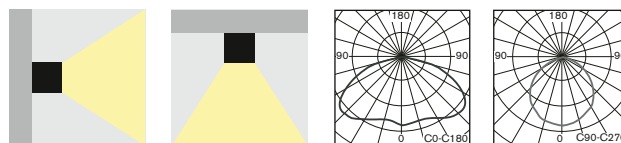

← → 35m

- **IP65 IK10 impact resistant** WALL mounting powerful LED fixture for wall mounting (either with or without escape sign) or ceiling mounting for escape route illumination or anti-panic lighting (no legend on diffuser)
- perfect light distribution for non-maintained/maintained (NM/M) or centralised (C) emergency lighting available in all following versions:
  - **AUTOTEST** (-AT)
  - **DALI**
  - **CENTRALTEST** (-ATXL) for ELMAX-Look Mini system (look up page No.22)
  - **Wireless CENTRALTEST** (-ATRF) for ELMAX-ATRF system (page No.24)
  - **CENTRAL BATTERY** (C.TRENDLUX3) for **non-addressable CBS**
- Conforming to the requirement of EN60598-2-22, EN1838, EN62034
- Design: PC impact resistant body IK10

- IP65 výkonné LED núdzové svietidlá s mechanickou odolnosťou IK10 pre nástennú montáž (s piktogramom alebo bez) alebo pre stropnú prisadenú montáž pre osvetlenie núdzovej cesty alebo anti-panik osvetlenie (bez piktogramu) s perfektnou distribúciou svetla pre trvalé/netrvalé (NM/M) alebo (C) centrálné napájané núdzové osvetlenie dostupné vo verziách pre:
  - **AUTOTEST** (-AT)
  - **DALI**
  - **CENTRALTEST** (-ATXL) pre systém ELMAX-LOOK Mini (pozri str.22)
  - **bezdrôtový CENTRALTEST** (-ATRF) pre ELMAX-ATRF systém (str.24)
  - **CENTRAL BATTERY** (CTRENDLUX3) pre **neadresovateľné CBS**
- spĺňa požiadavky európskej normy EN 60598-2-22, EN1838, EN62034
- konštrukcia: IK10 teleso z nerozbitného PC

STANDARD FEATURES

ŠTANDARDNÁ VÝBAVA

- **High efficient MidPower (170lm/W) LONGLIFE LEDs 5000K (>100.000h)**
- **NEW Advanced Electronics**
- **LONGLIFE LiFePo4 battery**
- **Installation Mode** (battery protection, for more details look up page No.28)
- **Intelligent battery charging**
- **Special LED linear lens**
- Addressable CENTRALTEST communication module (for ATXL and ATRF versions only)
- LEDs indicating presence of power supply and signaling failures + TEST button
- Self-adhesive pictograms / Legends (look up also page No.52)
- **vysoko účinné MidPower LED 5000K (170lm/W) so životnosťou min.100000h**
- **progressívna elektronická jednotka**
- **LONGLIFE LiFePo4 batéria**
- **Inštaláčny mód** (ochrana batérie, pozri aj str.28)
- **Inteligentné nabíjanie batérie**
- špeciálna lineárna LED optika
- adresovateľný CENTRALTEST komunikačný modul (len pre ATXL a ATRF verzie)
- signalizácia LED a TEST tlačítko
- samolepiace piktogramy (pozri tiež str.52)