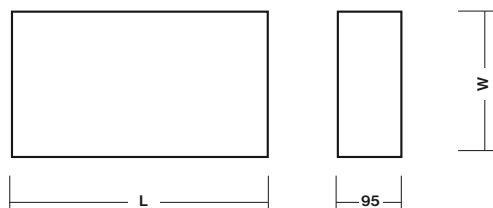

TOPINFO with Suspended Bracket / na závesnej konzole

Type	Power Supply	Dimensions	Light Source	Order Code	Weight
TOPINFO-350 LED	230V AC	350 x 210 x 95 mm	LED / 6000K	26-B-102-999-00	2,0 kg
TOPINFO-650 LED	230V AC	650 x 240 x 95 mm	LED / 6000K	26-B-103-999-00	3,5 kg

TOPINFO-H with Suspension Hooks / so závesnými okami

Type	Power Supply	Dimensions	Light Source	Order Code	Weight
TOPINFO-H-350 LED	230V AC	350 x 210 x 95 mm	LED / 6000K	26-B-104-999-00	1,6 kg
TOPINFO-H-650 LED	230V AC	650 x 240 x 95 mm	LED / 6000K	26-B-105-999-00	3,2 kg